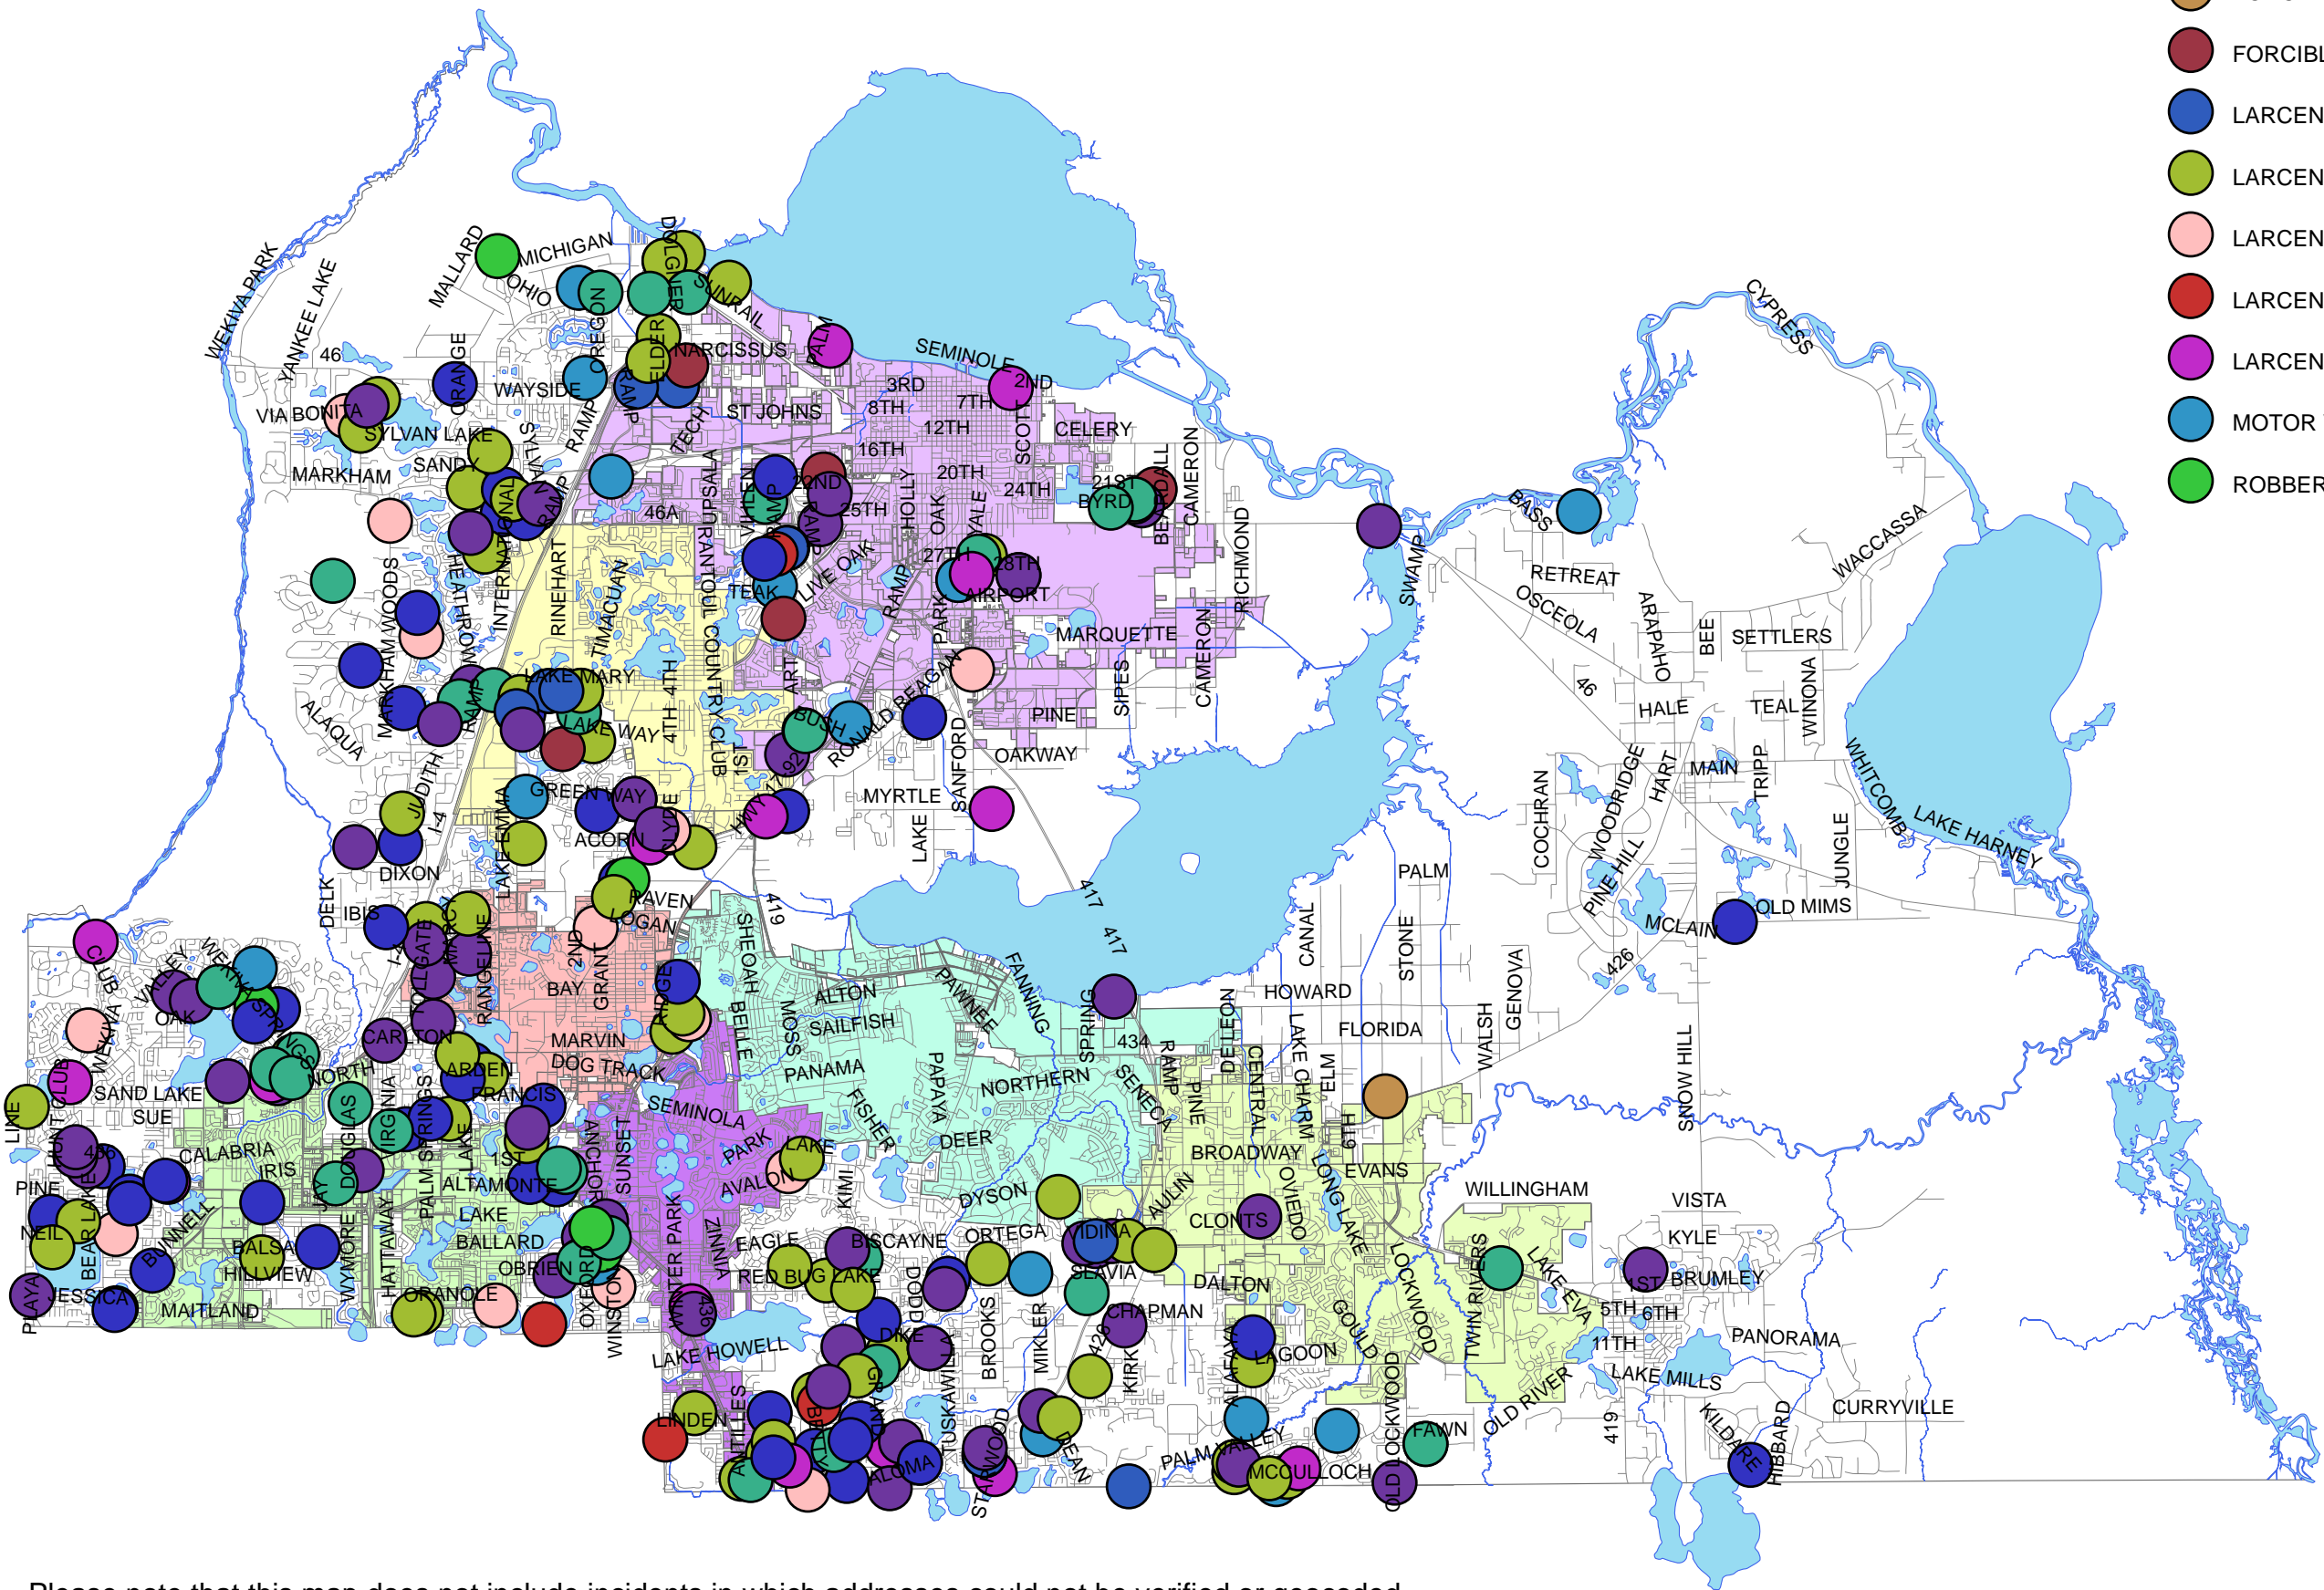

PART I CRIMES

09/1/16 - 09/30/16

- AGGRAVATED ASSAULT
- ALL OTHER LARCENY
- BURGLARY
- FORCIBLE FONDLING
- FORCIBLE RAPE
- LARCENY-RETAIL THEFT/SHOPLIFTING
- LARCENY-THEFT FROM MOTOR VEHICLE/NO PARTS
- LARCENY-THEFT FROM PUBLIC BUILDING
- LARCENY-THEFT OF BICYCLES
- LARCENY-THEFT OF MOTOR VEHICLE PARTS/ACCESSORIES
- MOTOR VEHICLE THEFT
- ROBBERY

Please note that this map does not include incidents in which addresses could not be verified or geocoded.